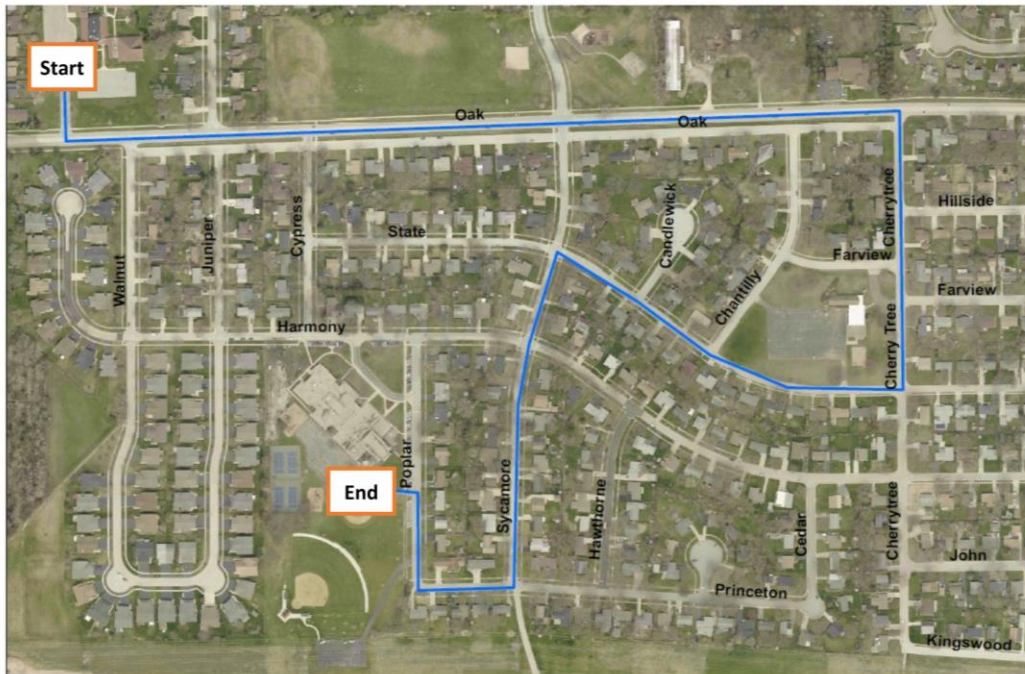

NORTH AURORA COMMUNITY PARADE ROUTE

- ❖ The parade will start at Highland Park (Sycamore and Oak) and head east on Oak Street.
- ❖ We will then turn right on Cherry Lane and head south.
- ❖ Next, we will head west on State Street and then turn south on Sycamore.
- ❖ Finally, we will turn west on Princeton and follow that to Poplar going north to end at Goodwin Park for the after party.
- ❖ The after party will take place from 3:30 to 6:00 pm.

For more information please visit:

namothersclub.org/parade/ or
facebook.com/NACParade/